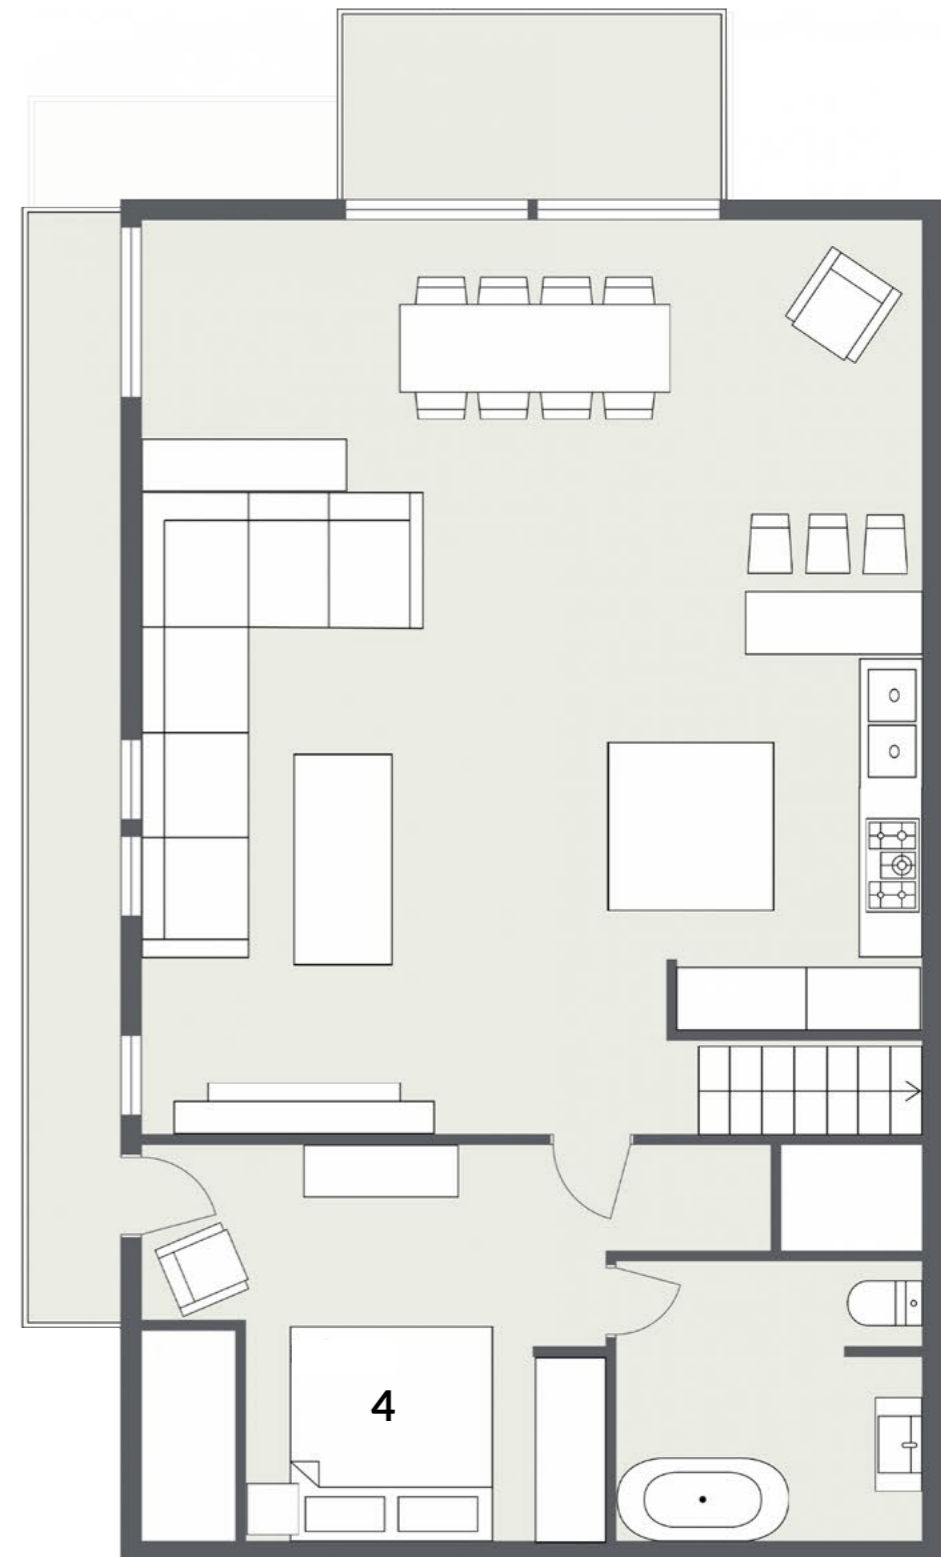

Apartment No.5

Les Gets | Sleeps 10

Fact Sheet

ADDRESS	Apt 5, Residence Clefs du Champs, Route des Grandes Alpes, 74260 Les Gets	TRANSFER TIME	1hr 20mins
GPS CO-ORDINATES	46.1613 06.6724	FLICKR GALLERY	https://www.flickr.com/photos/boutiquechalet/albums/72157684121538695
NORMAL CAPACITY	10 guests	3D TOUR	Not available
SURFACE AREA	145m ²		
BEDROOMS	4 bedrooms comprised of 3 King-sized en suites and a bunk room with 4 beds suitable for children		
BEDROOM 1	King size bed with en suite shower room		
BEDROOM 2	King size bed with en suite shower room		
BEDROOM 3	Single bunk beds suitable for 4 children		
BEDROOM 4	Master bedroom. King size bed with en suite bathroom		
SPA & WELLNESS	No		
AUDIO-VISUAL	Sonos music streaming and WiFi throughout the property Large screen TV with Sky		
SONOS ZONES	Living room		
TV CHANNELS	Sky package with sports channels, Netflix		
GAMES CONSOLES	No		
EXTRAS	Washing machine, tumble dryer and fridge freezer Parking for 2 cars—one in garage, one in secure car park		
KITCHEN	Large open plan kitchen with wine fridge		
DOGS ALLOWED	No		
HAIRDRYERS	Yes		
BOOT WARMERS	Yes, in garage		
GLOVE DRYERS	No		
TIME TO SKIING	2 mins walk to Mont Chery lift, 8 mins walk to La Chavanne lifts		
TIME TO RESORT CENTRE	8 mins walk		
NEAREST AIRPORT	Geneva		

Lower Level

- Entrance hallway
- Bedroom 1 – King size bed with en suite shower room
- Bedroom 2 – King size bed with en suite shower room
- Bedroom 3 – Single bunk beds x 4 – suitable for children
- Family bathroom (B) – bath with shower over
- Laundry room

Upper Level

- Large open-plan living area with log fire
- Fully-equipped kitchen and breakfast bar
- Dining table to seat up to 10 people
- Master bedroom (4)- King size bed with en suite bathroom
- Balconies overlooking the village

Bedrooms

BEDROOM 1

SLEEPS	2
BED SIZE	King size
CAN SPLIT	No
EN SUITE	Yes
SPACE FOR COT	No
EXTRA BED	No

BEDROOM 2

SLEEPS	2
BED SIZE	King size
CAN SPLIT	No
EN SUITE	Yes
SPACE FOR COT	No
EXTRA BED	No

BEDROOM 3