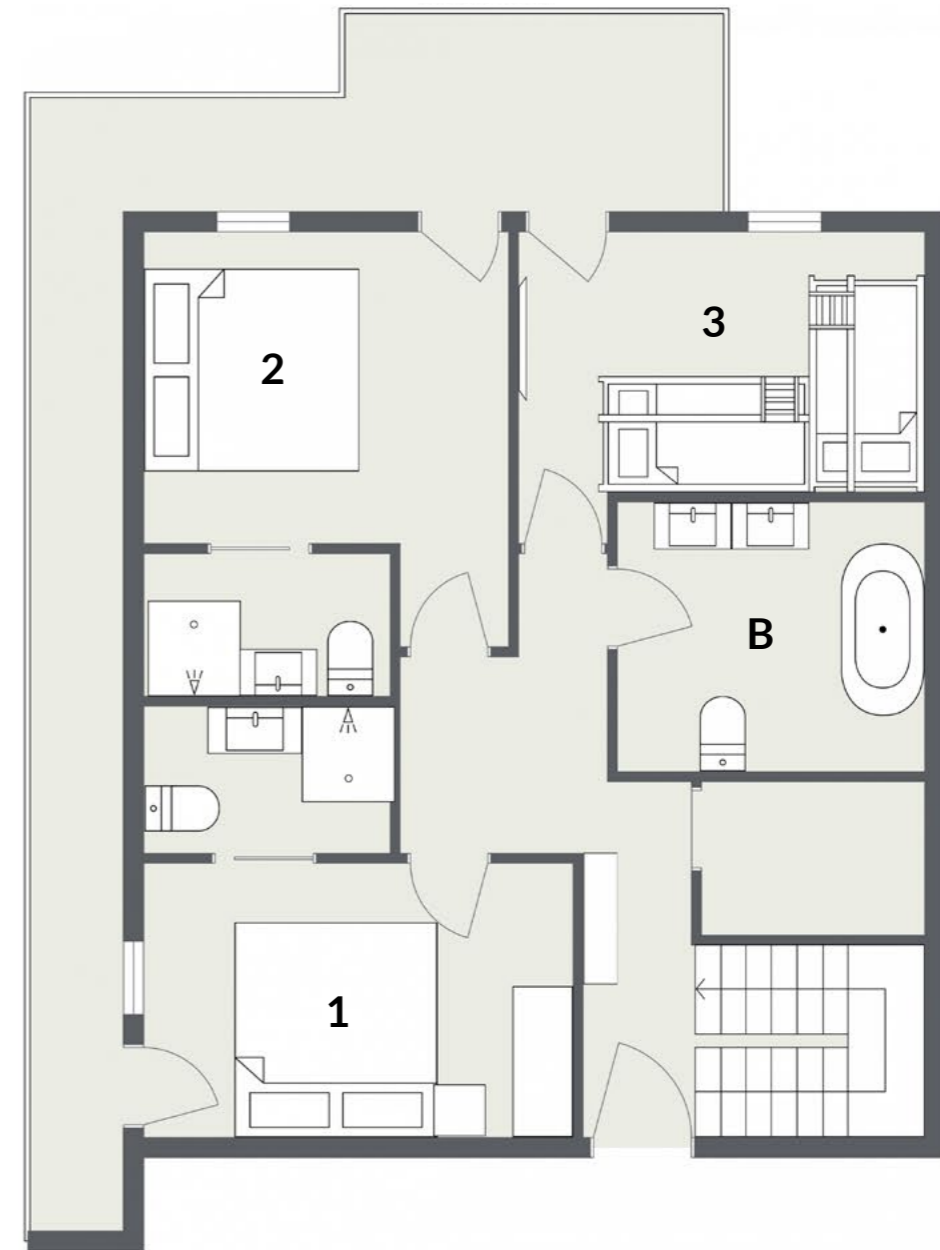

Apartment No.5

Les Gets | Sleeps 10

Fact Sheet

ADDRESS	Apt 5, Residence Clefs du Champs, Route des Grandes Alpes, 74260 Les Gets	TRANSFER TIME	1hr 20mins
GPS CO-ORDINATES	46.1613 06.6724	FLICKR GALLERY	https://www.flickr.com/photos/boutiquechalet/albums/72157684121538695
NORMAL CAPACITY	10 guests	3D TOUR	Not available
SURFACE AREA	145m ²		
BEDROOMS	4 bedrooms comprised of 3 King-sized en suites and a bunk room with 4 beds suitable for children		
BEDROOM 1	King size bed with en suite shower room		
BEDROOM 2	King size bed with en suite shower room		
BEDROOM 3	Single bunk beds suitable for 4 children		
BEDROOM 4	Master bedroom. King size bed with en suite bathroom		
SPA & WELLNESS	No		
AUDIO-VISUAL	Sonos music streaming and WiFi throughout the property Large screen TV with Sky		
SONOS ZONES	Living room		
TV CHANNELS	Sky package with sports channels, Netflix		
GAMES CONSOLES	No		
EXTRAS	Washing machine, tumble dryer and fridge freezer Parking for 2 cars—one in garage, one in secure car park		
KITCHEN	Large open plan kitchen with wine fridge		
DOGS ALLOWED	No		
HAIRDRYERS	Yes		
BOOT WARMERS	Yes, in garage		
GLOVE DRYERS	No		
TIME TO SKIING	2 mins walk to Mont Chery lift, 8 mins walk to La Chavanne lifts		
TIME TO RESORT CENTRE	8 mins walk		
NEAREST AIRPORT	Geneva		

Lower Level

- Entrance hallway
- Bedroom 1 – King size bed with en suite shower room
- Bedroom 2 – King size bed with en suite shower room
- Bedroom 3 – Single bunk beds x 4 – suitable for children
- Family bathroom (B) – bath with shower over
- Laundry room

Upper Level

- Large open-plan living area with log fire
- Fully-equipped kitchen and breakfast bar
- Dining table to seat up to 10 people
- Master bedroom (4)- King size bed with en suite bathroom
- Balconies overlooking the village

Bedrooms

BEDROOM 1

SLEEPS	2
BED SIZE	King size
CAN SPLIT	No
EN SUITE	Yes
SPACE FOR COT	No
EXTRA BED	No

BEDROOM 2

SLEEPS	2
BED SIZE	King size
CAN SPLIT	No
EN SUITE	Yes
SPACE FOR COT	No
EXTRA BED	No

BEDROOM 3